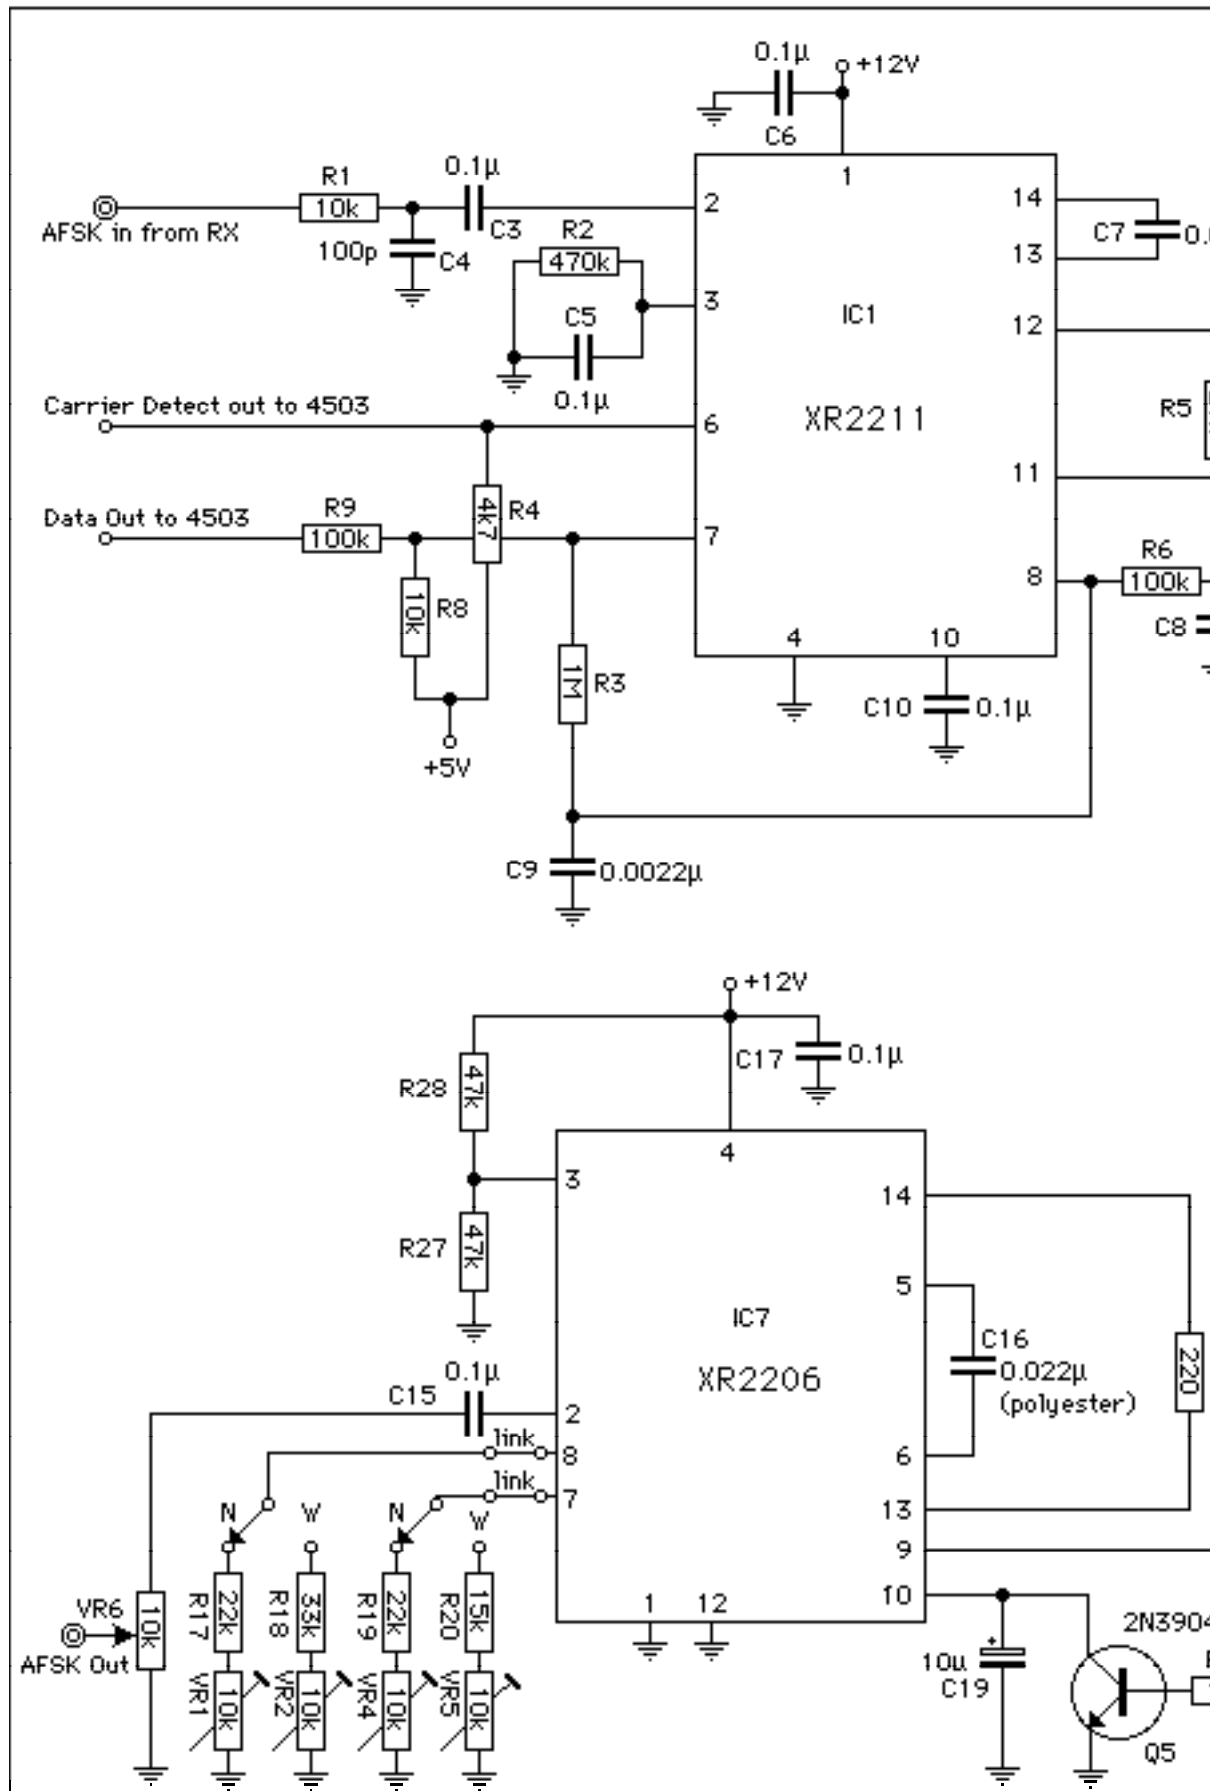

Modem Receiver & Transmitter

022 μ (polyester)

R29