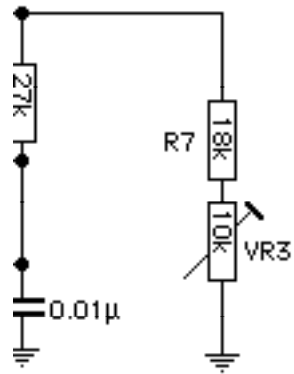

Modem Receiver & Transmitter

022 μ (polyester)

R29